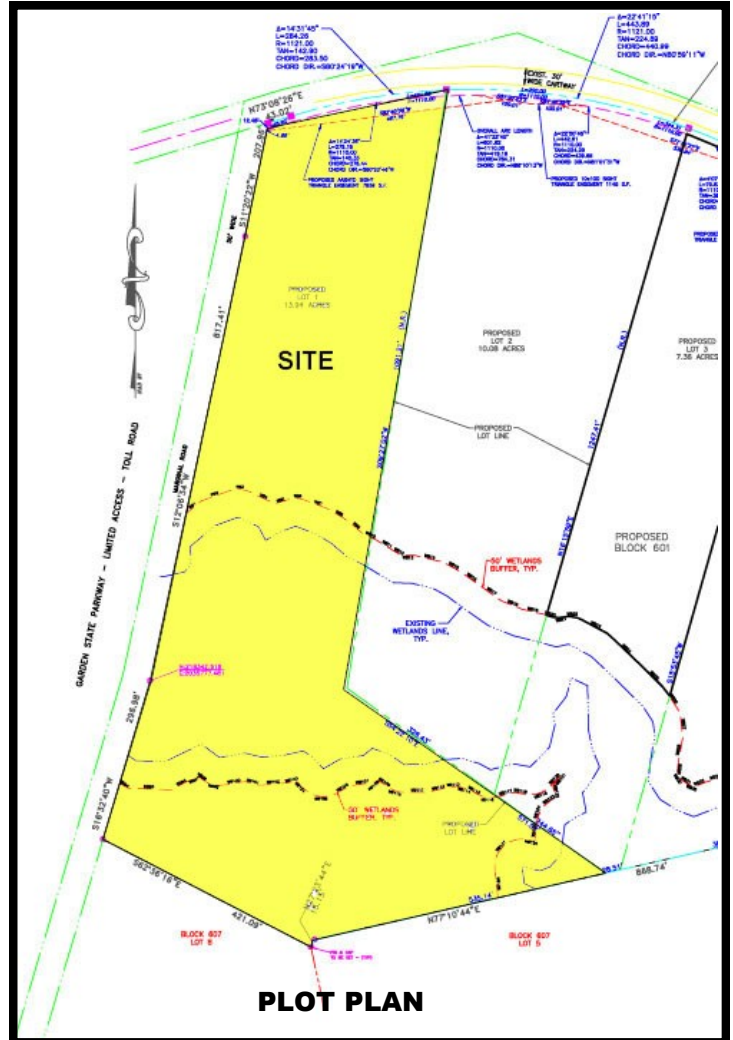

# HANSEN

OLE HANSEN & SONS INC.

**Westcoat Road, Egg Harbor Township,  
Atlantic County, NJ 08234**

**Available for Build-to-Suit, Sale or Lease  
Block 601, Lot 1, Vacant Land, 13.94 ± acres  
Zoning: M-1 — Light Industrial  
Conveniently located near major arteries**

**7 ± miles to Atlantic City**

**Zoning: M-1, Light Industrial District**

**Permitted Uses: Manufacturing; Fabrication; Business Offices; Research laboratories; Warehousing; Farms; Retail and wholesale sales; Commercial recreation; Hotels and conference centers; Education facilities, including commercial, private and public schools; Bulk laundry processing; Auction houses; Branch banks, including drive-in banking facilities; Casino gaming equipment assembly, manufacturing, sales and service; Mail, cargo and freight delivery and distribution facilities; Personal wireless telecommunications facility not to exceed 120 feet in height;**

**Minutes to Atlantic City International  
Airport; FAA Technical Center;**

**Easy Access to Atlantic City  
Expressway & Garden State Parkway**

**BROKER PROTECTED**

**Contact: Dave Goddard @ 609-965-3700 or dgoddard@olehansen.com**