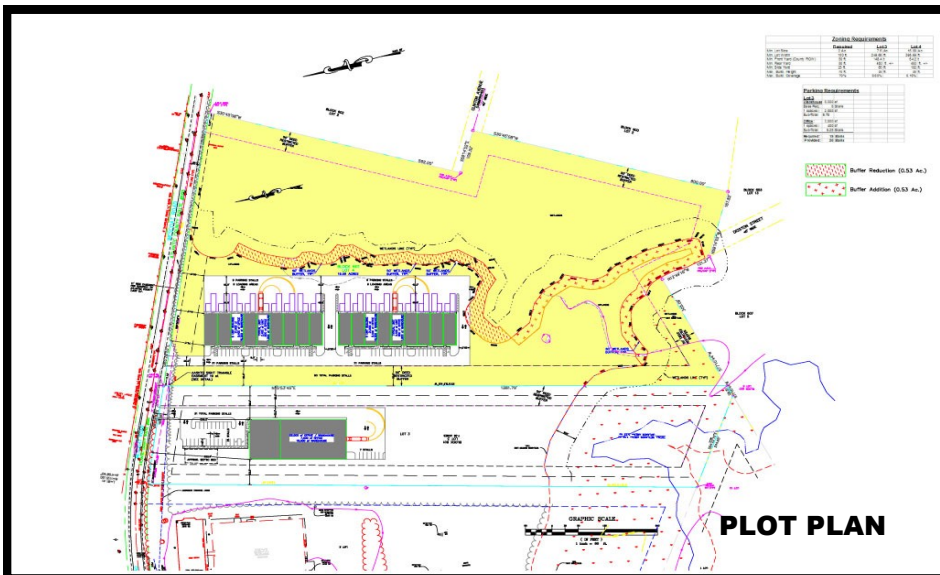

**Westcoat Road, Egg Harbor Township
Atlantic County, NJ 08234**

**Available for Build-to-Suit, Sale or Lease
Potential Flex Space: 40,000 to 45,000 sq. ft.
Block 601, Lot 4, Vacant Land, 16.09 ± acres
Zoning: M-1 — Light Industrial
Conveniently located near major arteries**

Zoning: M-1, Light Industrial District

Permitted Uses:

Manufacturing; Fabrication; Business Offices; Research laboratories ; Warehousing; Farms; Retail and wholesale sales; Commercial recreation; Hotels and conference centers; Education facilities, including commercial, private and public schools; Bulk laundry processing; Auction houses; Branch banks, including drive-in banking facilities; Casino gaming equipment assembly, manufacturing, sales and service; Mail, cargo and freight delivery and distribution facilities; Personal wireless telecommunications facility not to exceed 120 feet in height

**Minutes to Atlantic City International Airport ;
FAA Technical Center;**

Easy Access to Atlantic City Expressway & Garden State Parkway

7 ± miles to Atlantic City

BROKER PROTECTED