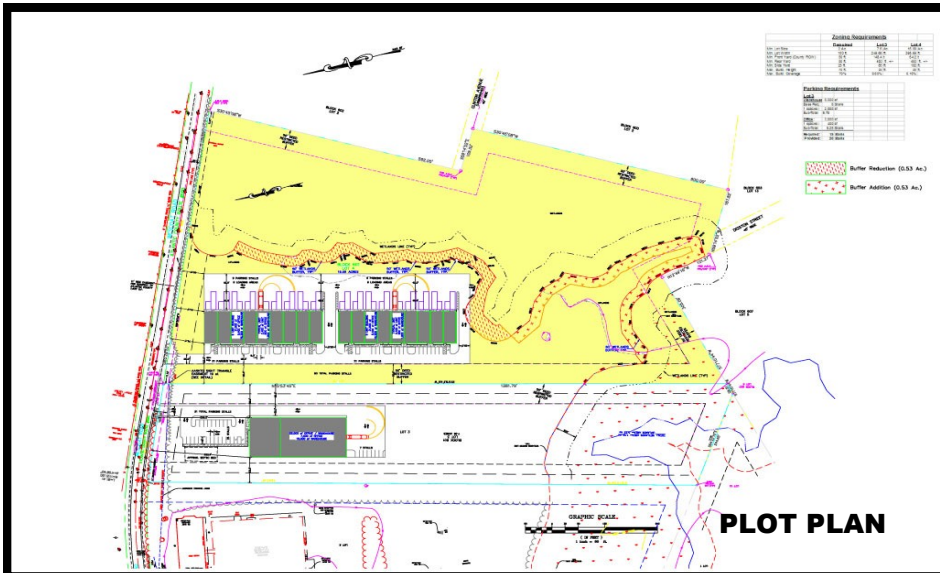

**Westcoat Road, Egg Harbor Township
Atlantic County, NJ 08234**

**Available for Build-to-Suit, Sale or Lease
Potential Flex Space: 40,000 to 45,000 sq. ft.
Block 601, Lot 4, Vacant Land, 16.09 ± acres
Zoning: M-1 — Light Industrial
Conveniently located near major arteries**

Zoning: M-1, Light Industrial District

Permitted Uses:

Manufacturing; Fabrication; Business Offices; Research laboratories ; Warehousing; Farms; Retail and wholesale sales; Commercial recreation; Hotels and conference centers; Education facilities, including commercial, private and public schools; Bulk laundry processing; Auction houses; Branch banks, including drive-in banking facilities; Casino gaming equipment assembly, manufacturing, sales and service; Mail, cargo and freight delivery and distribution facilities; Personal wireless telecommunications facility not to exceed 120 feet in height

**Minutes to Atlantic City
International Airport ;
FAA Technical Center;**

**Easy Access to
Atlantic City Expressway
& Garden State Parkway**

7 ± miles to Atlantic City

BROKER PROTECTED