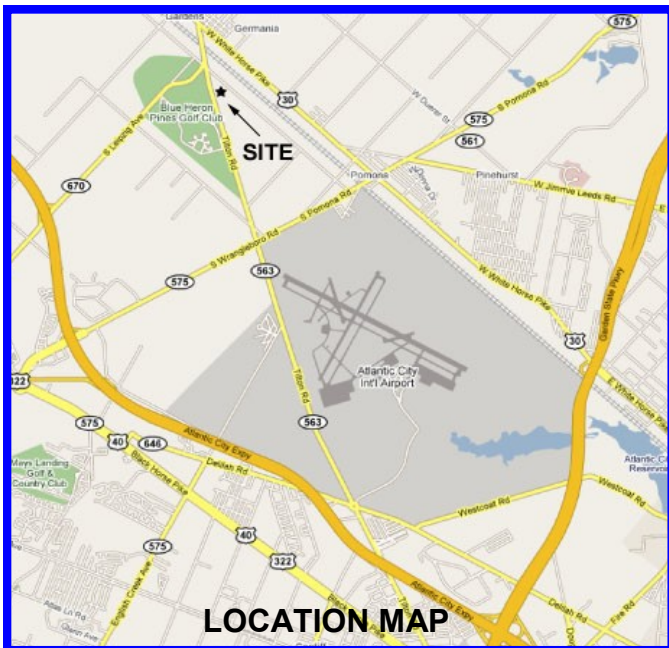

**Tilton Road & Aloe Street, Cologne
(Galloway Township), Atlantic County, NJ 08213**

**Available for Build-to-Suit, Sale or Lease
Block 314, Lot 1, Vacant Land, 16.1 ± acres**

**Zoning: I — District
Frontage on two County Roads**

Zoning: I — District

Permitted Uses:

Light industrial uses, planned commercial development, including shopping centers and malls, office facilities, motels and hotels, institutional uses

Convenient Location:

Major County Road near
Route 30 (White Horse
Pike)

*Minutes to Atlantic City
International Airport ;
FAA Technical Center;*

*Easy Access to
Atlantic City Expressway &
Garden State Parkway*

BROKER PROTECTED