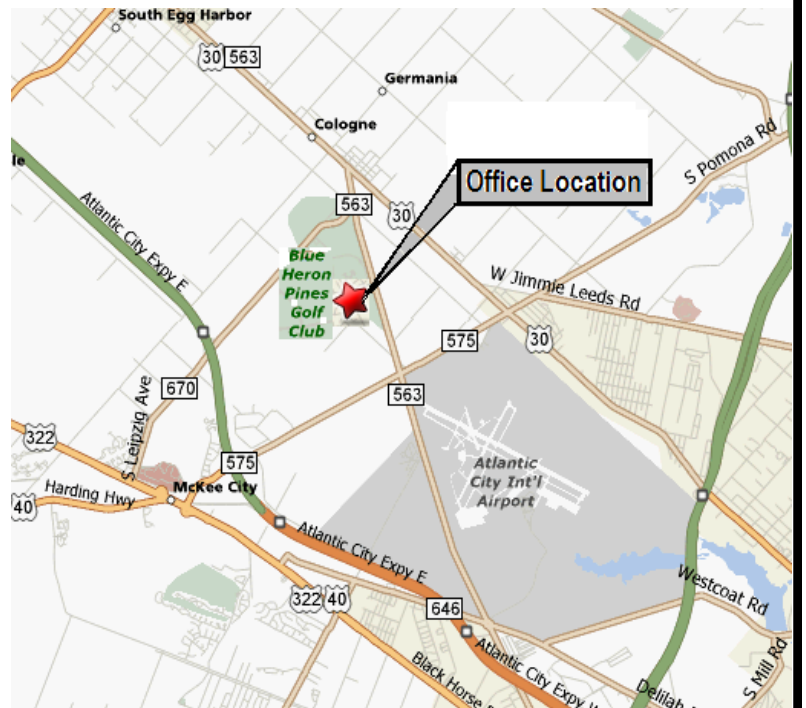

## **BLUE HERON OFFICE PLAZA**

MAILING ADDRESS

**460 Tilton Road, Egg Harbor, NJ 08215**

Location

**Galloway Township, Atlantic County, NJ**

### New Office Construction

- Suites from 1,000 to 9,000 s.f.  
(15,000 s.f. Total)
- Prime Location on Tilton Road  
High Traffic Volume
- Beautiful Location Overlooking Blue  
Heron Pines Golf Course
- Surplus Storage Available
- **1/2 Mile North of Atlantic City Int'l  
Airport & FAA Tech Center**
- Conveniently Located Between  
Rt. 30 and Rt. 40
- Easy Access to Atlantic City Expressway  
& Garden State Parkway
- Broker Protected